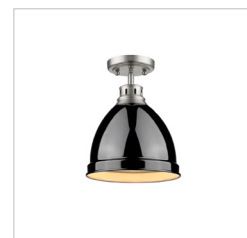

3602-FM PW-BK