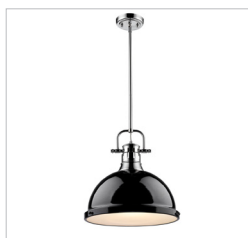

Also Available

3604-L CH-BK